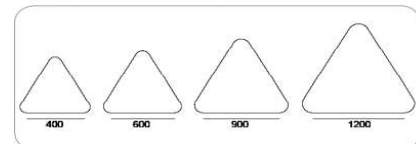

Dimension diagram