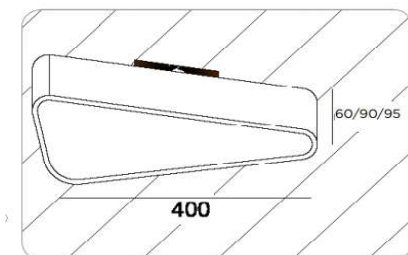

Dimension diagram